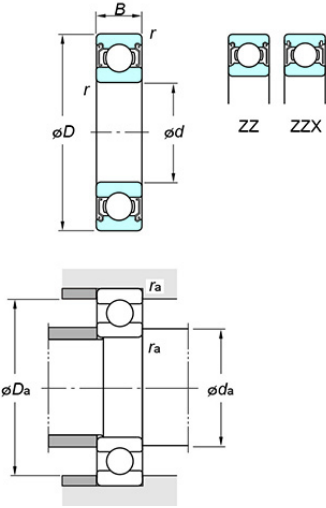

Deep groove ball bearings - Single-row - Shielded/sealed type - Shielded ZZ

### Specifications

(Boundary dimensions ...etc)

d(mm)	12
D(mm)	32
B(mm)	10
r(min.)(mm)	0.6
Basic load ratings : Cr(kN)	8.50
Basic load ratings : C0r(kN)	3.05
Fatigue load limit : Cu(kN)	0.240
factor : f0(l)	12.3
Limiting speeds(Grease lub.)(min-1)	22000
Limiting speeds(Oil lub.)(min-1)	

### Mounting dimensions

da(min.)(mm)	16
da(max.)(mm)	16.5
Da(max.)(mm)	28
ra(max.)(mm)	0.6